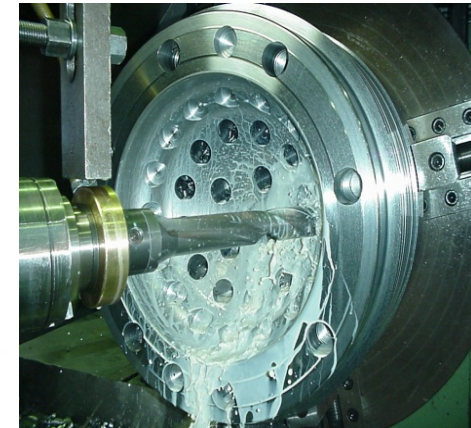

RND(M)
 RL
 RTA
 AL
 S20

MAN B&W

50MC/C/E T23L
 60MC/C/E L16/24
 L20/27
 L21/31
 L23/30
 L27/38
 L28/32
 L32/40

Pneumatics & Hydraulics

Wabco
 Nabco
 Rexroth

Reconditioning

Piston crowns
 Cylinder covers
 Valve spindles
 Valve Seats
 Connecting Rods